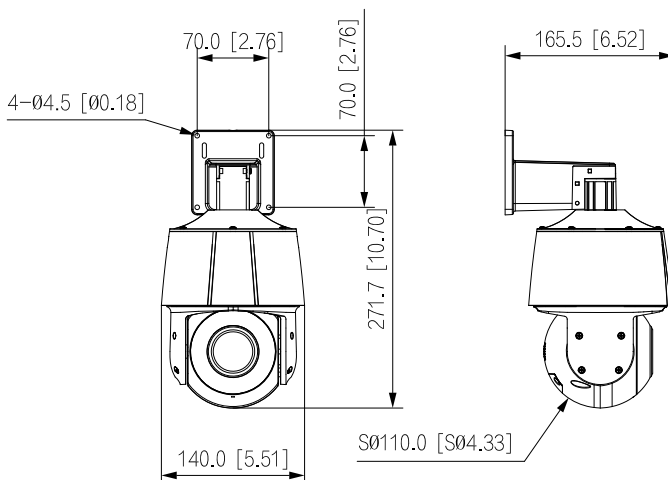

Construction

Product Dimensions	271.7 mm × 165.5 mm × 140 mm (107" × 6.52" × 5.51")
Net Weight	1.07 kg (2.36 lb)
Gross Weight	1.46 kg (3.21 lb)
Accessory	Wall/Ceiling/Pole mount bracket

Dimensions (mm[inch])